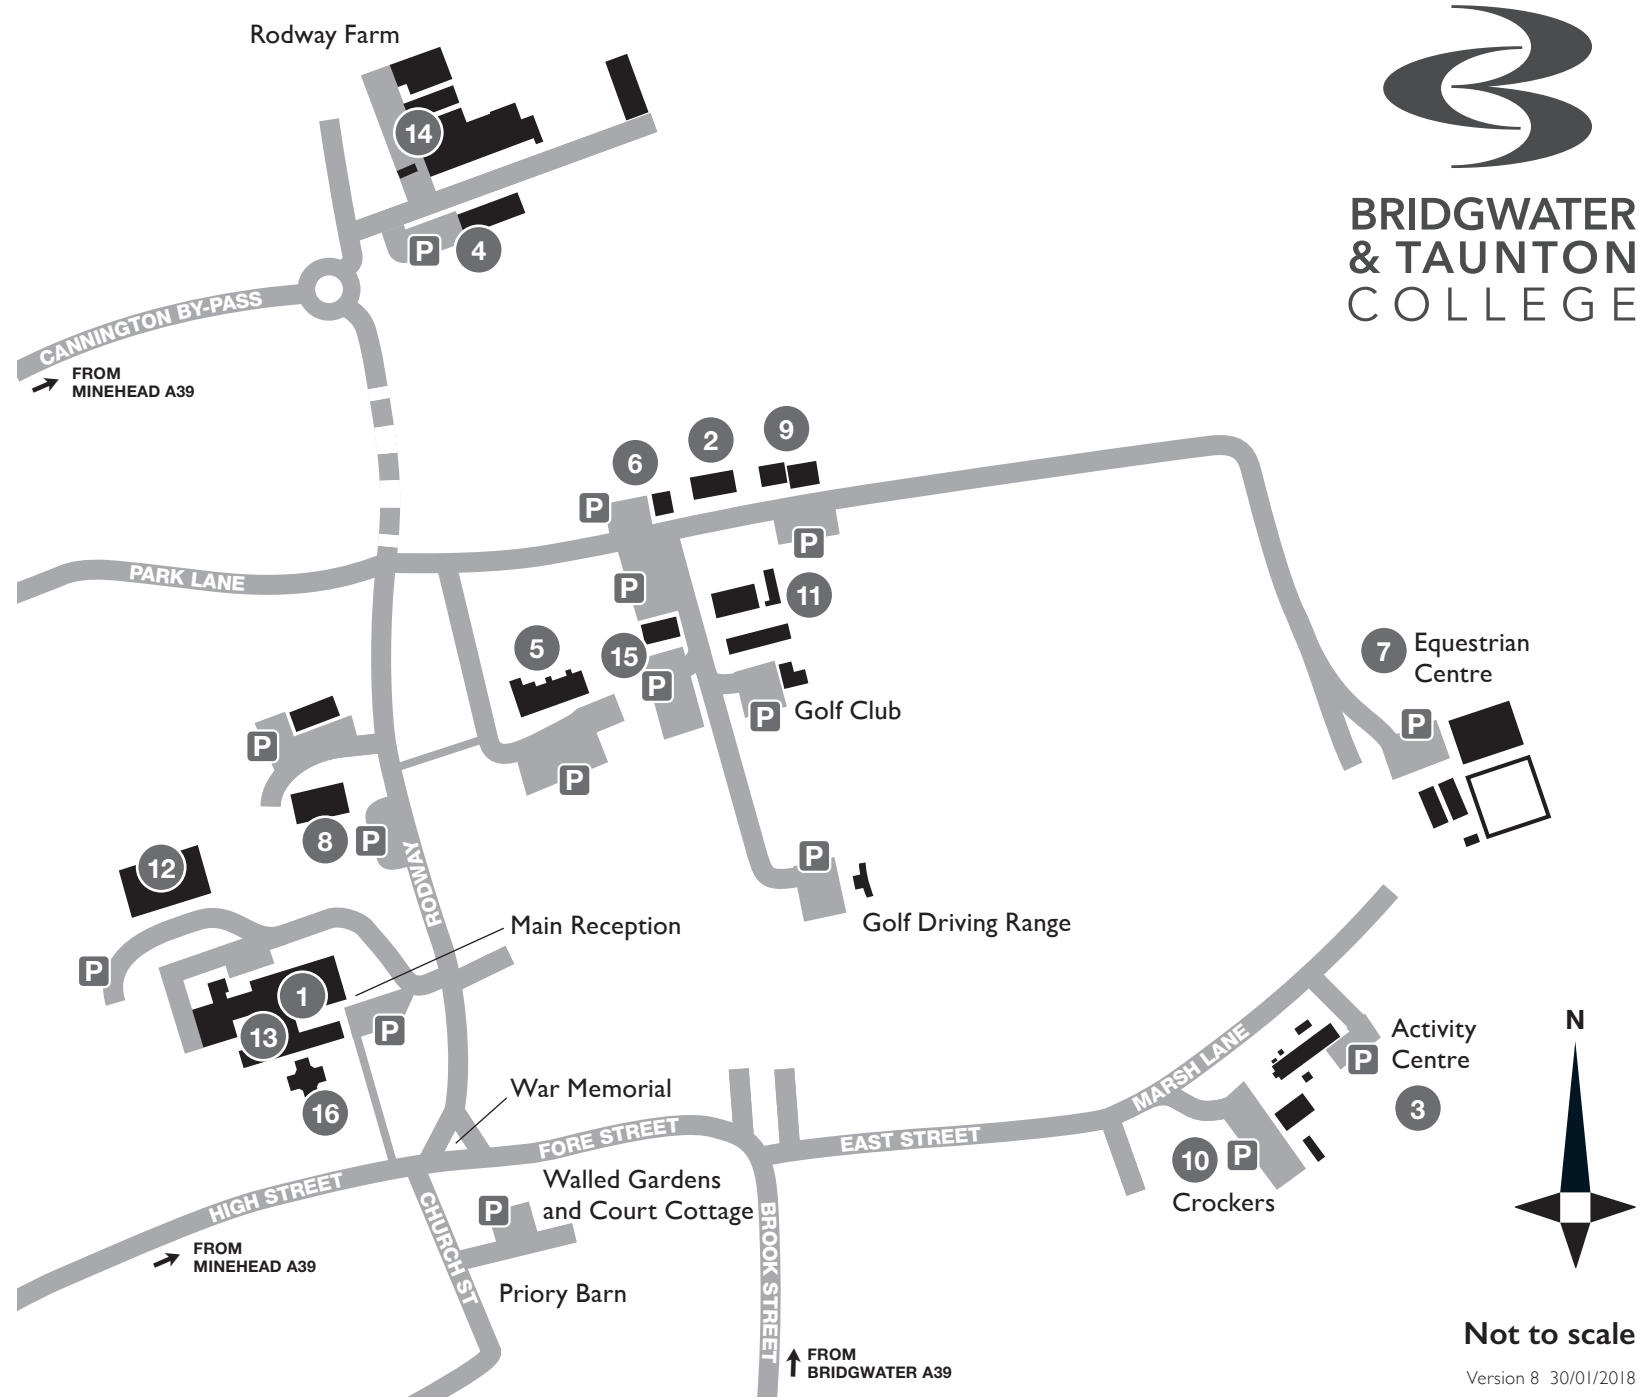

CANNINGTON CAMPUS

Main Site

Rodway, Cannington
Somerset TA5 2LS
01278 655105

Agriculture Innovation Centre

Rodway Farm, Cannington,
Somerset TA5 2PJ

- 1 Main Reception
- 2 14-16 Centre
- 3 Activity Centre
- 4 Agriculture Innovation Centre (AIC)
- 5 Animal Management Centre (AMC)
- 6 Arboriculture
- 7 Equestrian Centre
Estates Office
- 8 Brian Galloway Building (BGB)
- 9 Construction Skills and
Innovation Centre (CSIC)
- 10 Crockers
- 11 Fisheries and Workshops
- 12 National College for Nuclear
- 13 Residential Team
- 14 Rodway Farm
- 15 Temporary Classrooms 2 and 3
- 16 University Centre