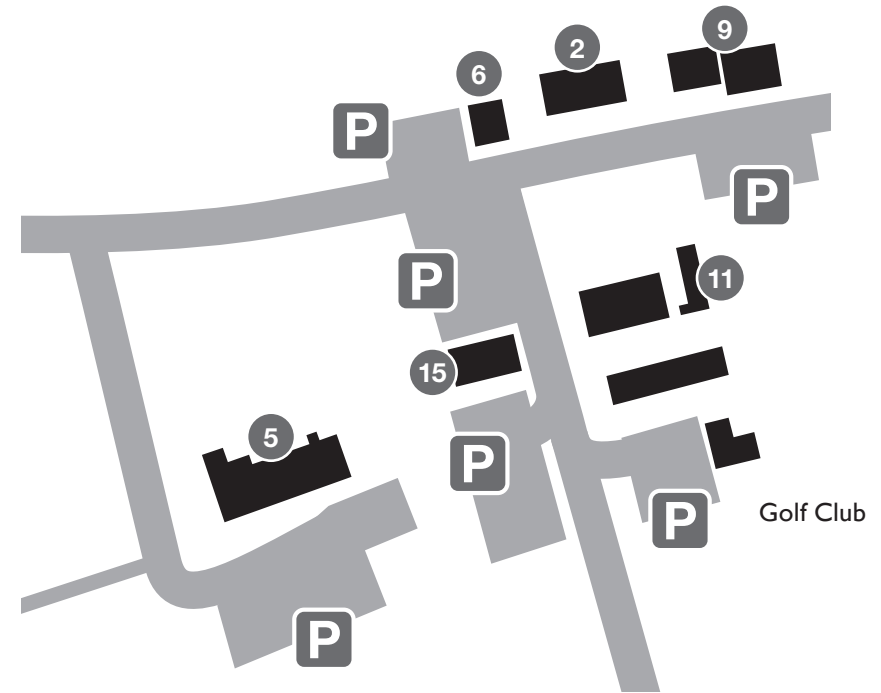

BRIDGWATER
& TAUNTON
COLLEGE

Not to scale

Version 8 30/01/2018

ROOM NUMBERS

MAIN SITE

- | | |
|---|---------------------------------|
| 1 Main Reception
Rooms CCH, CC1 to CC8,
CC105 and CC106 | 12 National College for Nuclear |
| 8 Brian Galloway Learning
Workshop
Rooms CG4 to CG8 | 13 Residential Team |
| | 16 University LRC |

- | | |
|--|---|
| 2 14 -16 Centre | 9 Construction Skills and
Innovation Centre (CSIC) |
| 5 Animal Management Centre
(AMC)
AMCTR - Tutorial Room
Rooms AM1 to AM4 | 11 Fisheries and Workshops
FISHERY1, HWS2 - Agri Mech
HWS3 - Chainsaw,
HWS7 - Countryside, HWS8 - Mech
HWS11 - Fish |
| 6 Arboriculture
ARBPR - Practical
ARBTR - Theory | 15 Temporary Classrooms
Rooms CTC1 and CTC2 |

RODWAY FARM

- | |
|---|
| 4 Agriculture Innovation
Centre (AIC)
Rooms CA1 to CA18 |
| 14 Rodway Farm |

Not to scale

Version 8 14/12/2017