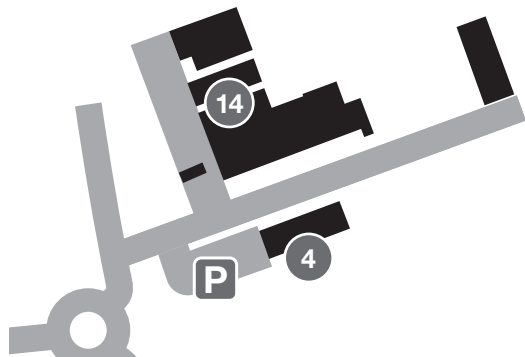

BRIDGWATER
& TAUNTON
COLLEGE

Not to scale

Version 8 30/01/2018

ROOM NUMBERS

MAIN SITE

- | | |
|---|---------------------------------|
| 1 Main Reception
Rooms CCH, CC1 to CC8,
CC105 and CC106 | 12 National College for Nuclear |
| 8 Brian Galloway Learning
Workshop
Rooms CG4 to CG8 | 13 Residential Team |
| | 16 University LRC |

- | | |
|--|---|
| 2 14 -16 Centre | 9 Construction Skills and
Innovation Centre (CSIC) |
| 5 Animal Management Centre
(AMC)
AMCTR - Tutorial Room
Rooms AM1 to AM4 | 11 Fisheries and Workshops
FISHERY1, HWS2 - Agri Mech
HWS3 - Chainsaw,
HWS7 - Countryside, HWS8 - Mech
HWS11 - Fish |
| 6 Arboriculture
ARBPR - Practical
ARBTR - Theory | 15 Temporary Classrooms
Rooms CTC1 and CTC2 |

RODWAY FARM

- | |
|---|
| 4 Agriculture Innovation
Centre (AIC)
Rooms CA1 to CA18 |
| 14 Rodway Farm |

Not to scale

Version 8 14/12/2017