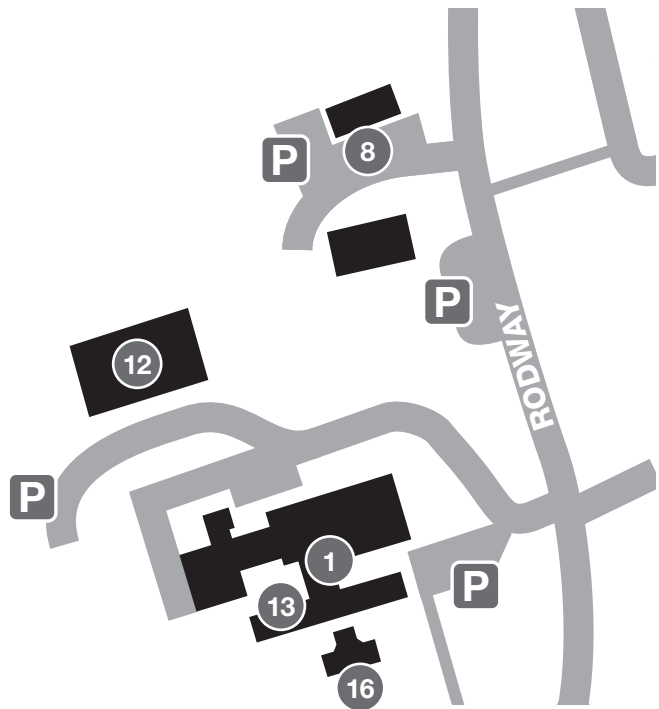

CANNINGTON CAMPUS

Main Site

Rodway, Cannington
Somerset TA5 2LS
01278 655105

Agriculture Innovation Centre

Rodway Farm, Cannington,
Somerset TA5 2PJ

- 1 Main Reception
- 2 14-16 Centre
- 3 Activity Centre
- 4 Agriculture Innovation Centre (AIC)
- 5 Animal Management Centre (AMC)
- 6 Arboriculture
- 7 Equestrian Centre
Estates Office
- 8 Brian Galloway Building (BGB)
- 9 Construction Skills and
Innovation Centre (CSIC)
- 10 Crockers
- 11 Fisheries and Workshops
- 12 National College for Nuclear
- 13 Residential Team
- 14 Rodway Farm
- 15 Temporary Classrooms 2 and 3
- 16 University Centre

BRIDGWATER
& TAUNTON
COLLEGE

Not to scale

Version 8 30/01/2018

ROOM NUMBERS

MAIN SITE

- | | |
|---|---------------------------------|
| 1 Main Reception
Rooms CCH, CC1 to CC8,
CC105 and CC106 | 12 National College for Nuclear |
| 8 Brian Galloway Learning
Workshop
Rooms CG4 to CG8 | 13 Residential Team |
| | 16 University LRC |

- | | |
|--|---|
| 2 14 -16 Centre | 9 Construction Skills and
Innovation Centre (CSIC) |
| 5 Animal Management Centre
(AMC)
AMCTR - Tutorial Room
Rooms AM1 to AM4 | 11 Fisheries and Workshops
FISHERY1, HWS2 - Agri Mech
HWS3 - Chainsaw,
HWS7 - Countryside, HWS8 - Mech
HWS11 - Fish |
| 6 Arboriculture
ARBPR - Practical
ARBTR - Theory | 15 Temporary Classrooms
Rooms CTC1 and CTC2 |

RODWAY FARM

- | |
|---|
| 4 Agriculture Innovation
Centre (AIC)
Rooms CA1 to CA18 |
| 14 Rodway Farm |

Not to scale

Version 8 14/12/2017